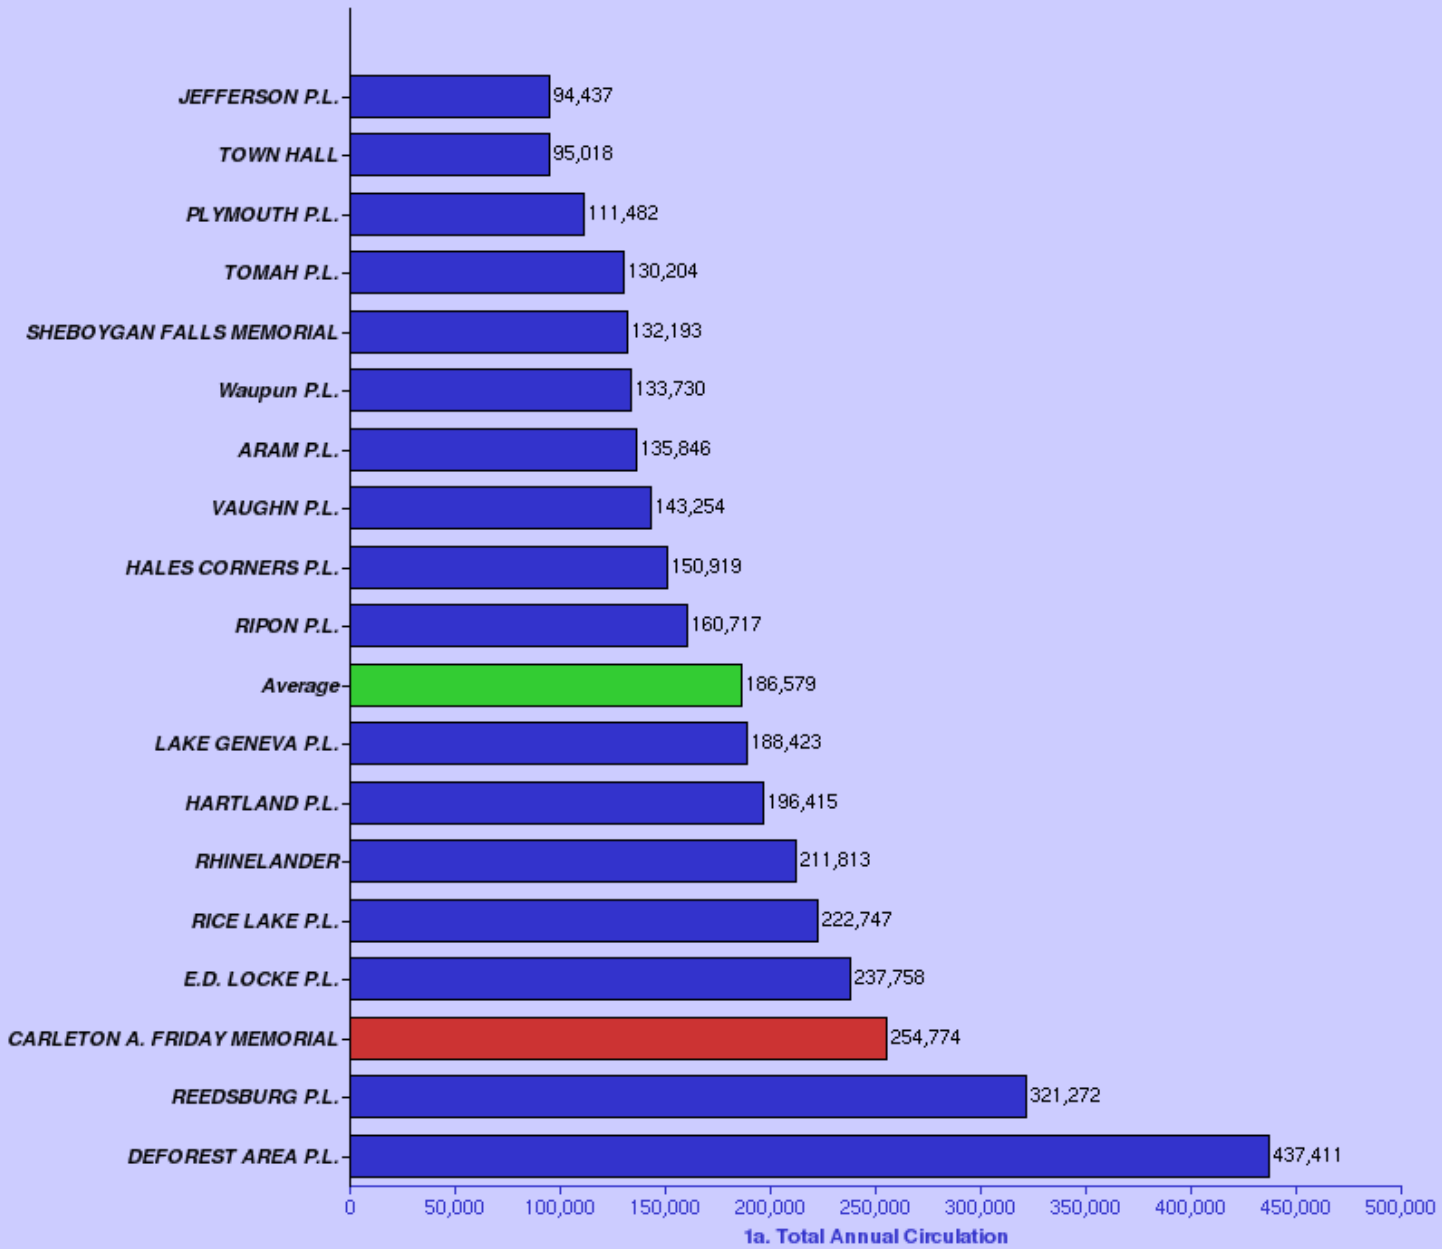

### 1a. Total Annual Circulation

Circulation statistics of libraries with similar populations as Friday Memorial Library.